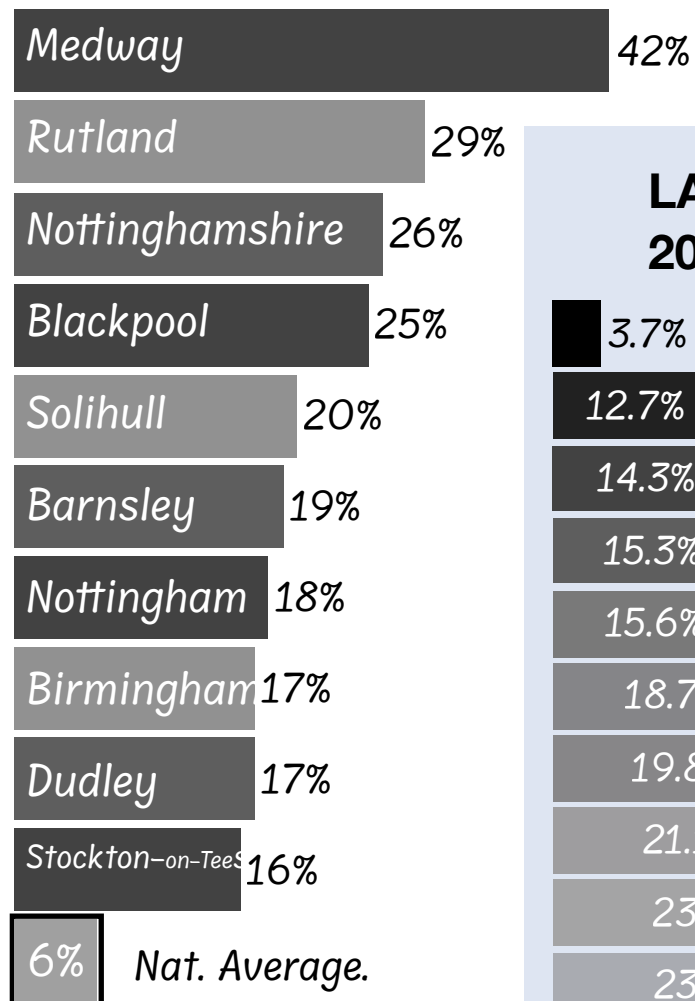

EHCPs in England 2022 LA Hall of Shame

Figures from Department for Education, May 2022

**SPECIAL
NEEDS
JUNGLE**

Infographic:

Tania Tirraoro

Statistical analysis:

Matt Keer

© Special Needs Jungle 2022

www.specialneedsjungle.com

LAs most likely to refuse EHC needs assessment in 2021

LAs most likely to refuse an EHCP in 2021

LAs least likely to meet the 20-week EHCP deadline