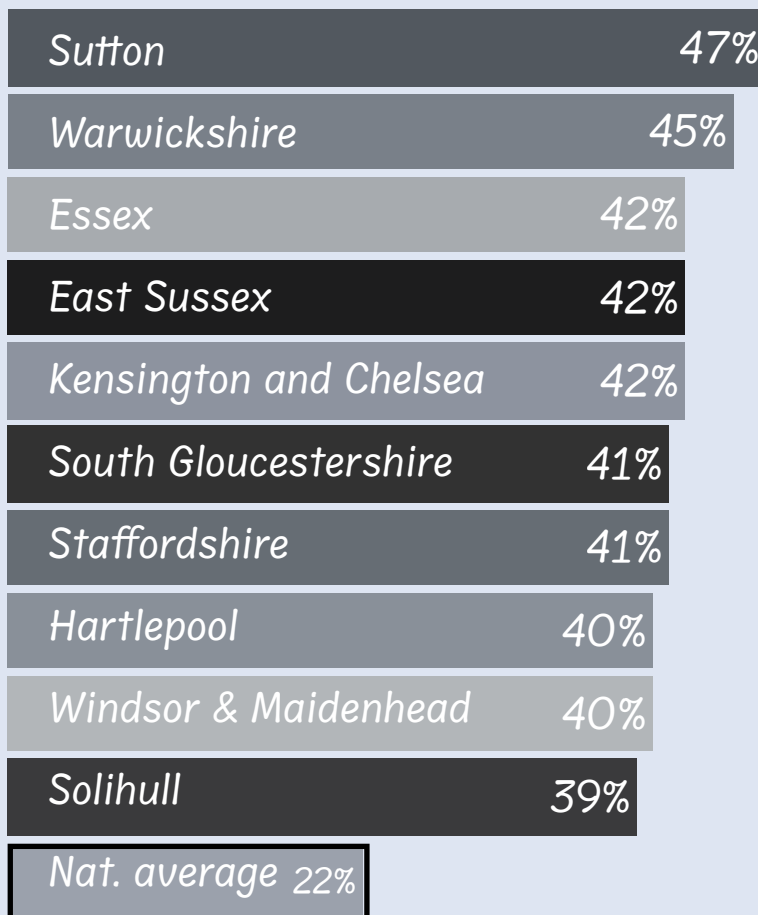

EHCPs in England 2022 LA Hall of Shame

Figures from Department for Education, May 2022

**SPECIAL
NEEDS
JUNGLE**

Infographic:

Tania Tirraoro

Statistical analysis:

Matt Keer

© Special Needs Jungle 2022

www.specialneedsjungle.com

LAs most likely to refuse EHC needs assessment in 2021